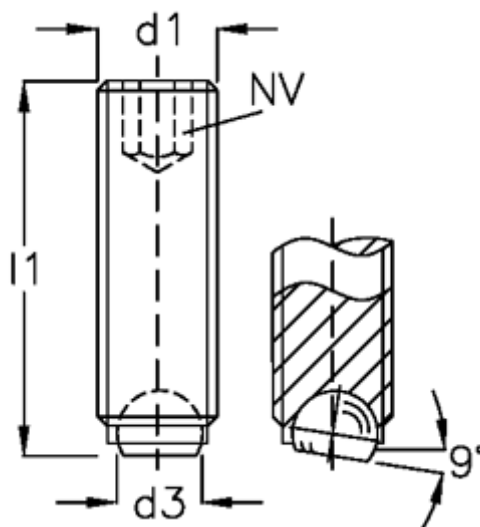

Article number: 20905746

Description: E+G Ball point screw
GN 605-M16-25-B

Measures

d1	= M16
d2	= 12.0
d3	= 10.7
Internal hexagon	= 8
l1	= 25